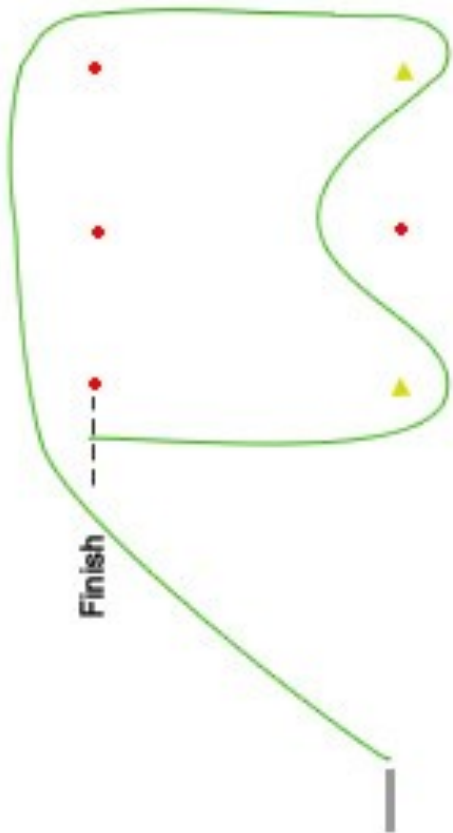

SOLAR SPLASH[®] 2015

Course Layouts

Maneuverability
(Endurance qualifying)

70 meter Sprint
qualifying

Slalom