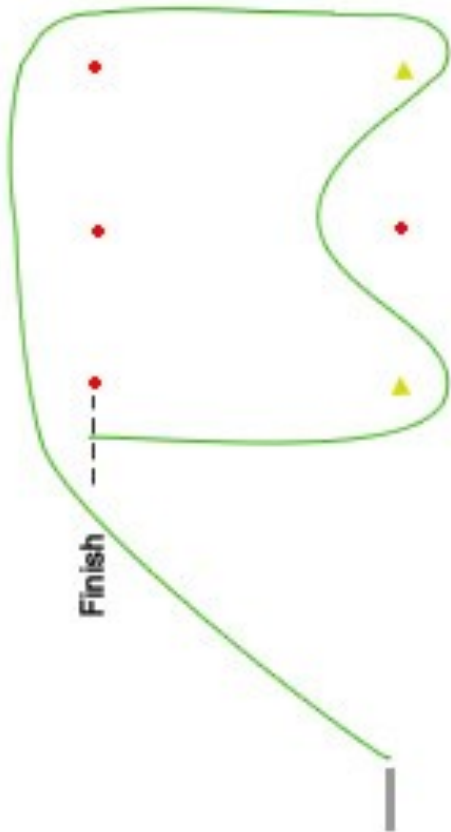

SOLAR SPLASH[®]

Course Layouts

Maneuverability
(Endurance qualifying)

70 meter Sprint
qualifying

Slalom